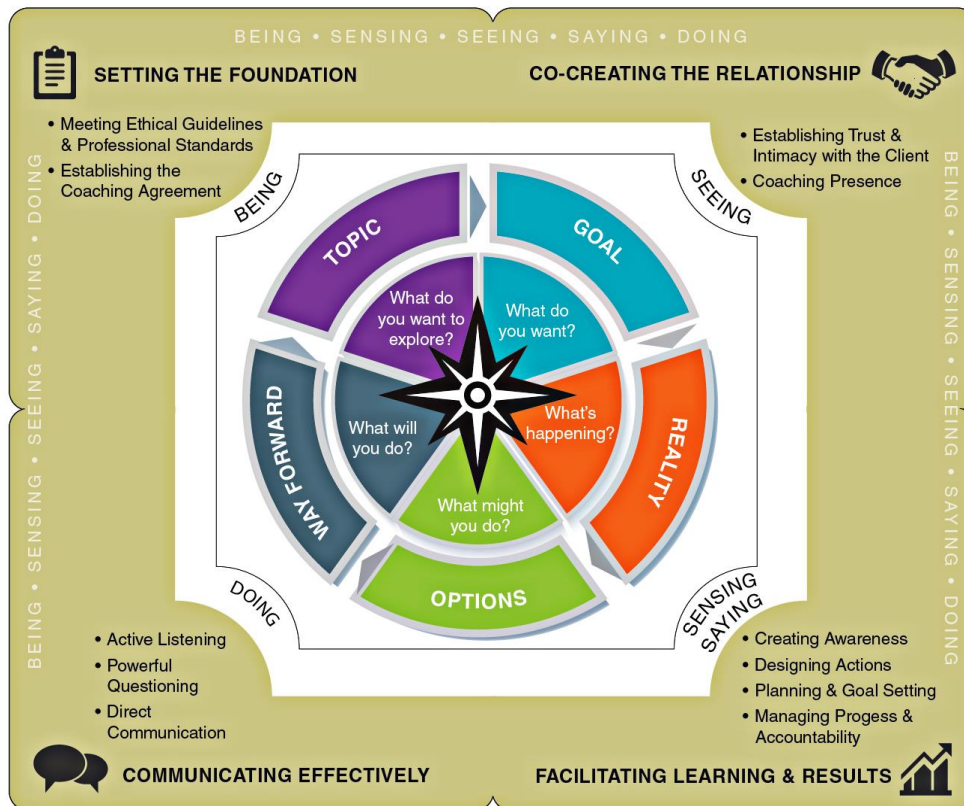

Encourages all DoD certified coaches to coach a minimum of 6-12 hours each week to keep their coaching skills up.

All coaches follow every part of the Federal Coach Network Coaching Framework.

Federal Internal Coach Training Framework

ICF Coaching Definition

Partnering with clients in a thought provoking and creative process that inspires them to maximize their personal and professional potential.

All coaches follow the [International Coach Federation \(ICF\) competencies at the Professional Certified Coach \(PCC\) level](https://coachfederation.org/core-competencies) (link to <https://coachfederation.org/core-competencies>).